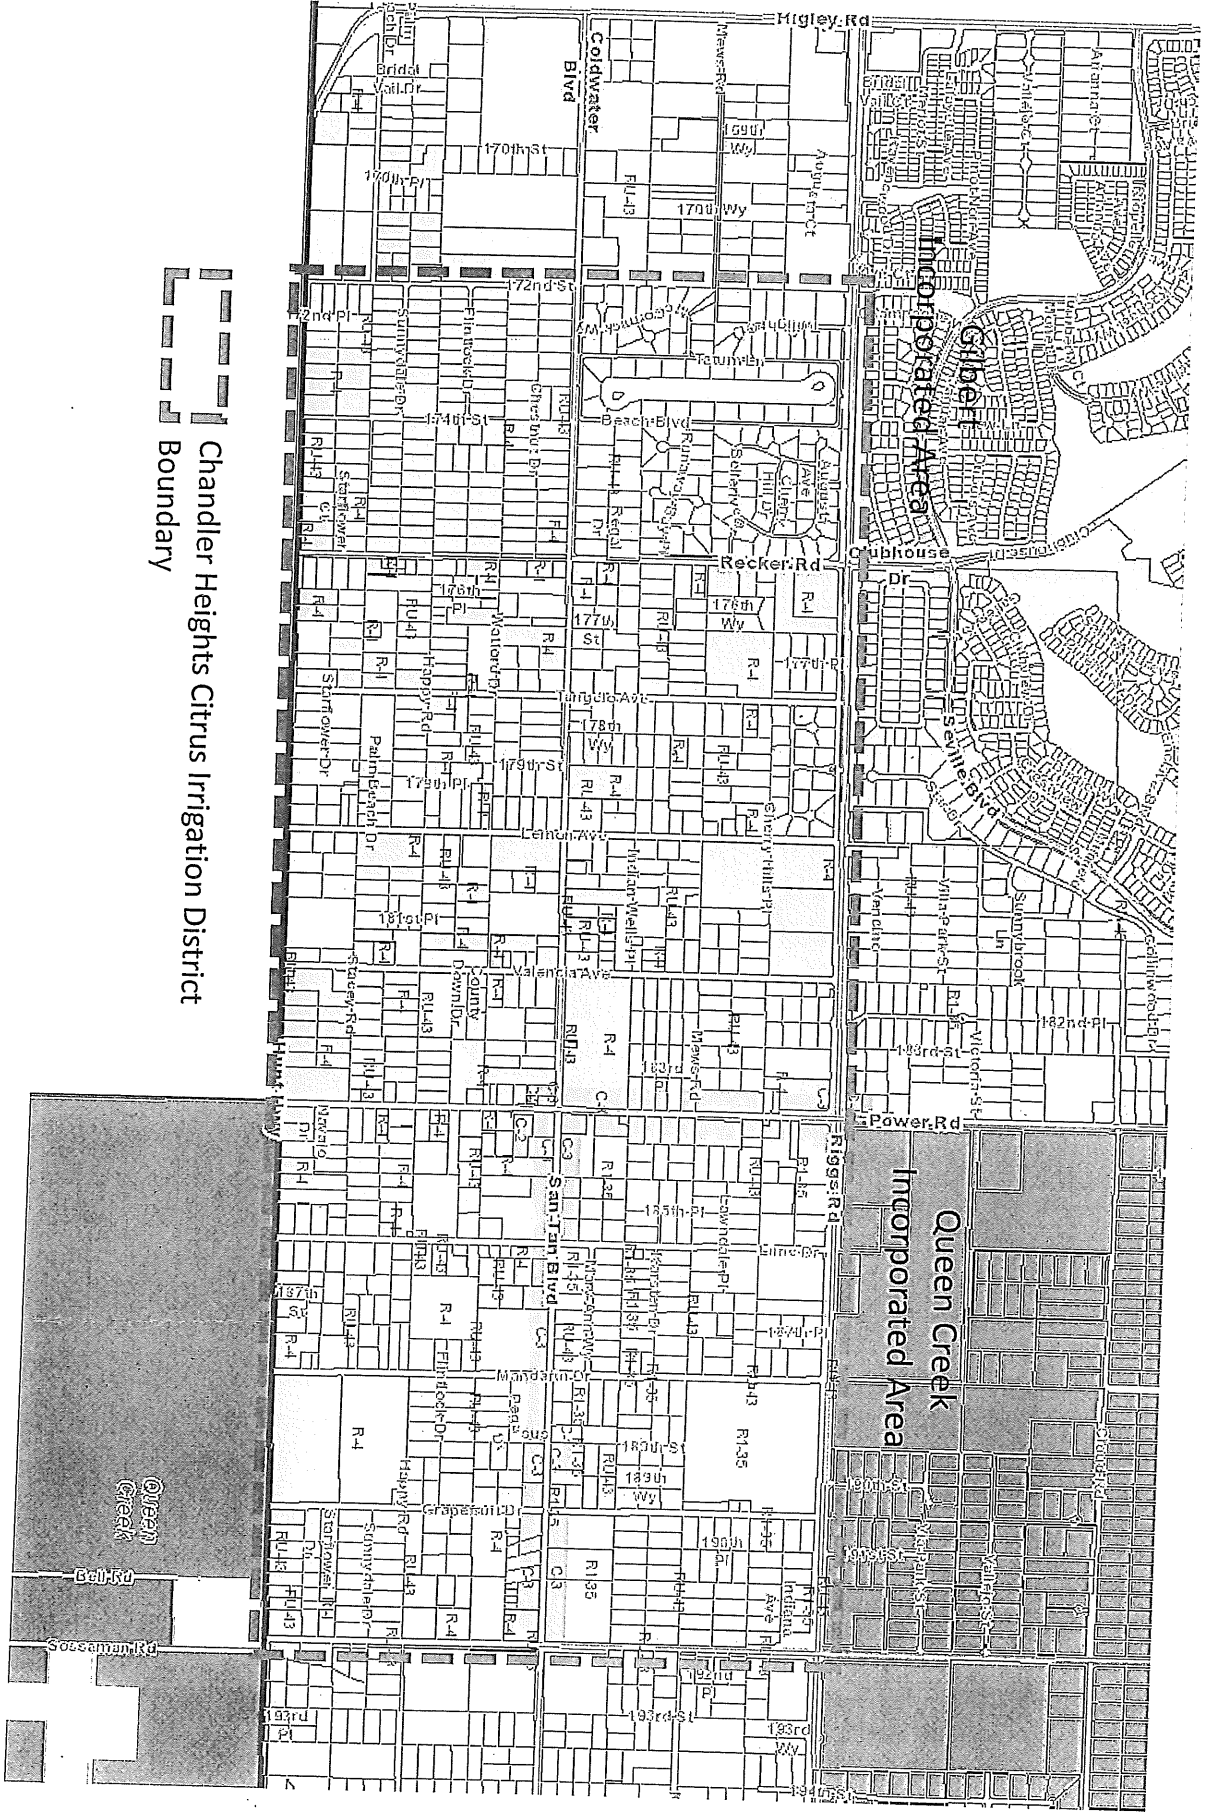

Chandler Heights Cirrus Irrigation District
Boundary

Incorporated Area
Gilbert

Incorporated Area
Queen Creek

Queen Creek

Chandler Rd

Santan Rd

Higley Rd

Coldwater Blvd

170th St

170th Wy

172nd St

2nd Pl

Recker Rd

Subhouse

Power Rd

Riggs Rd

San Juan Blvd

193rd Wy

195th Wy

197th Wy

199th Wy

201st Wy

203rd Wy

205th Wy

207th Wy

209th Wy

211th Wy

213th Wy

215th Wy

217th Wy

219th Wy

221st Wy

223rd Wy

225th Wy

227th Wy

229th Wy

231st Wy

233rd Wy

235th Wy

237th Wy

239th Wy

241st Wy

243rd Wy

245th Wy

247th Wy

249th Wy

251st Wy

253rd Wy

255th Wy

257th Wy

259th Wy

261st Wy

263rd Wy

265th Wy

267th Wy

269th Wy

271st Wy

273rd Wy

275th Wy

277th Wy

279th Wy

281st Wy

283rd Wy

285th Wy

287th Wy

289th Wy

291st Wy

293rd Wy

295th Wy

297th Wy

299th Wy

301st Wy

303rd Wy

305th Wy

307th Wy

309th Wy

311st Wy

313rd Wy

315th Wy

317th Wy

319th Wy

321st Wy

323rd Wy

325th Wy

327th Wy

329th Wy

331st Wy

333rd Wy

335th Wy

337th Wy

339th Wy

341st Wy

343rd Wy

345th Wy

347th Wy

349th Wy

351st Wy

353rd Wy

355th Wy

357th Wy

359th Wy

361st Wy

363rd Wy

365th Wy

367th Wy

369th Wy

371st Wy

373rd Wy

375th Wy

377th Wy

379th Wy

381st Wy

383rd Wy

385th Wy

387th Wy

389th Wy

391st Wy

393rd Wy

395th Wy

397th Wy

399th Wy

401st Wy

403rd Wy

405th Wy

407th Wy

409th Wy

411st Wy

413rd Wy

415th Wy

417th Wy

419th Wy

421st Wy

423rd Wy

425th Wy

427th Wy

429th Wy

431st Wy

433rd Wy

435th Wy

437th Wy

439th Wy

441st Wy

443rd Wy

445th Wy

447th Wy

449th Wy

451st Wy

453rd Wy

455th Wy

457th Wy

459th Wy

461st Wy

463rd Wy

465th Wy

467th Wy

469th Wy

471st Wy

473rd Wy

475th Wy

477th Wy

479th Wy

481st Wy

483rd Wy

485th Wy

487th Wy

489th Wy

491st Wy

493rd Wy

495th Wy

497th Wy

499th Wy

501st Wy

503rd Wy

505th Wy

507th Wy

509th Wy

511st Wy

513rd Wy

515th Wy

517th Wy

519th Wy

521st Wy

523rd Wy

525th Wy

527th Wy

529th Wy

531st Wy

533rd Wy

535th Wy

537th Wy

539th Wy

541st Wy

543rd Wy

545th Wy

547th Wy

549th Wy

551st Wy

553rd Wy

555th Wy

557th Wy

559th Wy

561st Wy

563rd Wy

565th Wy

567th Wy

569th Wy

571st Wy

573rd Wy

575th Wy

577th Wy

579th Wy

581st Wy

583rd Wy

585th Wy

587th Wy

589th Wy

591st Wy

593rd Wy

595th Wy

597th Wy

599th Wy

601st Wy

603rd Wy

605th Wy

607th Wy

609th Wy

611st Wy

613rd Wy

615th Wy

617th Wy

619th Wy

621st Wy

623rd Wy

625th Wy

627th Wy

629th Wy

631st Wy

633rd Wy

635th Wy

637th Wy

639th Wy

641st Wy

643rd Wy

645th Wy

647th Wy

649th Wy

651st Wy

653rd Wy

655th Wy

657th Wy

659th Wy

661st Wy

663rd Wy

665th Wy

667th Wy

669th Wy

671st Wy

673rd Wy

675th Wy

677th Wy

679th Wy

681st Wy

683rd Wy

685th Wy

687th Wy

689th Wy

691st Wy

693rd Wy